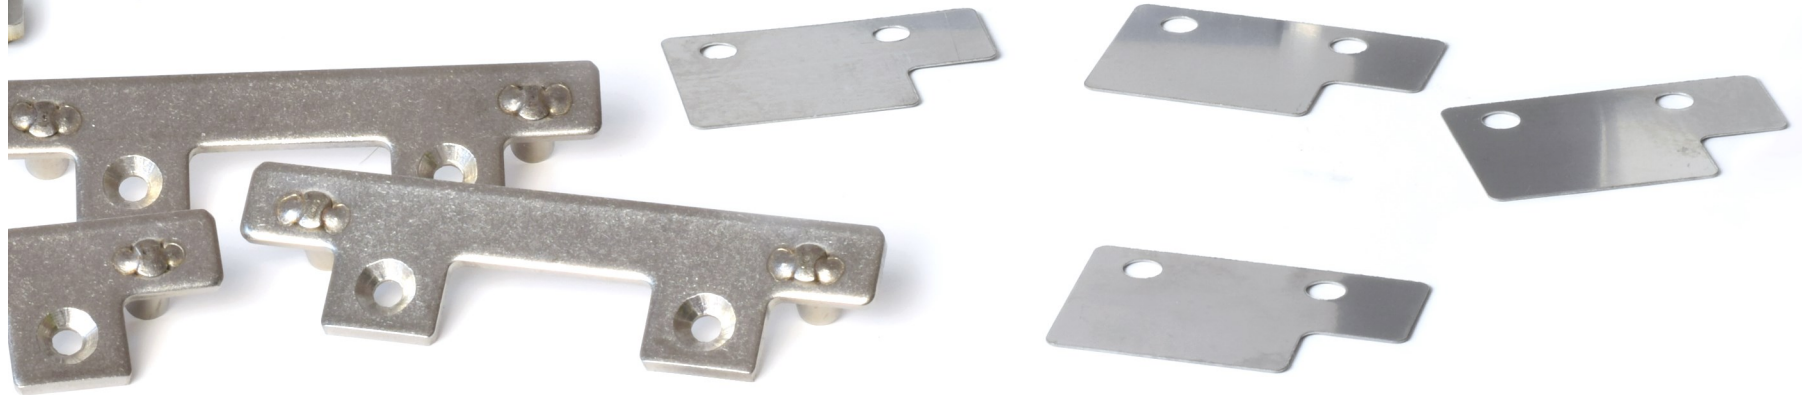

swf

STEEL WINDOW FITTINGS

W50TB Door Concealed Multipoint

The W50TB is a thermally broken profile that makes it possible to smoothly replace heritage windows and doors within historical buildings.

SWF's expertly engineered kit contains everything you need for your doors, no matter the configuration.

PRODUCT FEATURES & TECHNICAL INFORMATION

- Completely concealed within the window profiles.
- Consisting of Stainless Steel rails fitted with security Mushrooms, Keeps and connecting handle Block.
- Designed to Operate with one of our many options of "MP" multipoint drive blade handles.
- Window options for Open-In, Open-Out, Inside and outside Glazing.

W50TB - MultiPoint Concealed Door Locking System

Door Configuration

SINGLE DOOR

DOUBLE DOOR