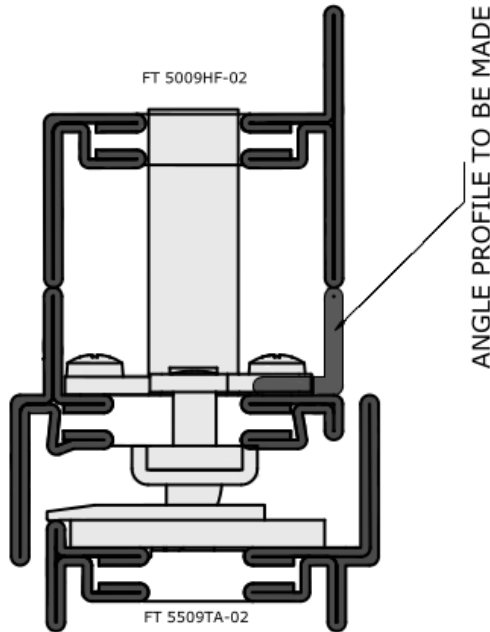

W50TB - MultiPoint Concealed Door Locking System

Door Configuration