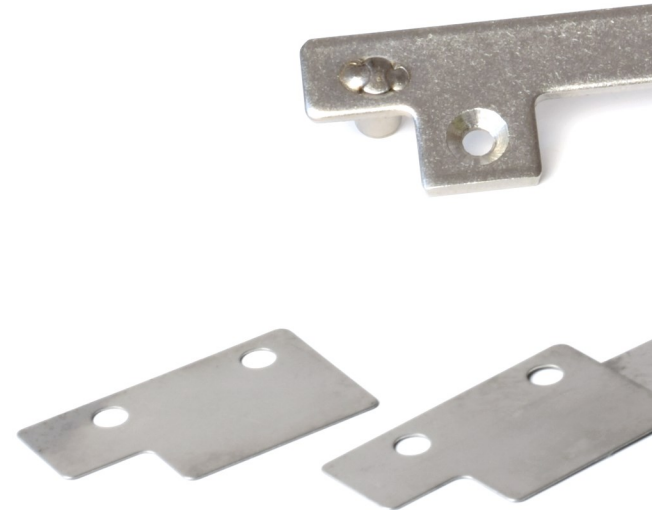

swf

STEEL WINDOW FITTINGS

W50TB Door Concealed Multipoint

The W50TB is a thermally broken profile that makes it possible to smoothly replace heritage windows and doors within historical buildings.

SWF's expertly engineered kit contains everything you need for your doors, no matter the configuration.

PRODUCT FEATURES & TECHNICAL INFORMATION

- Completely concealed within the window profiles.
- Consisting of Stainless Steel rails fitted with security Mushrooms, Keeps and connecting handle Block.
- Designed to Operate with one of our many options of "MP" multipoint drive blade handles.
- Window options for Open-In, Open-Out, Inside and outside Glazing.

W50TB - MultiPoint Concealed Door Locking System

Door Configuration

SINGLE DOOR

DOUBLE DOOR