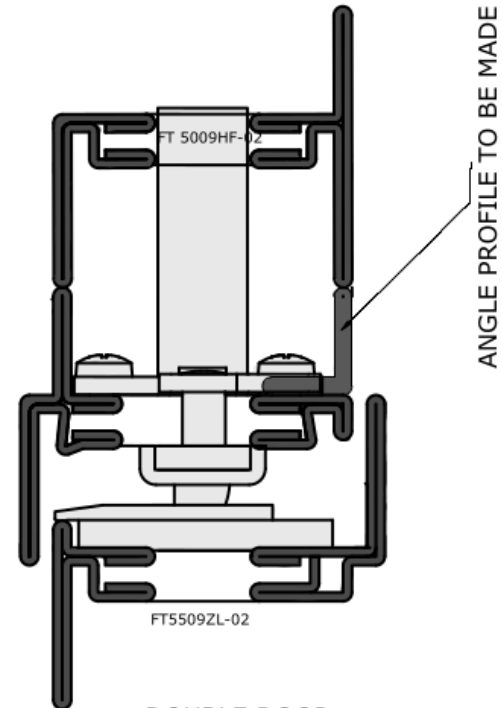

swf

STEEL WINDOW FITTINGS

W50TB Door Concealed Multipoint

The W50TB is a thermally broken profile that makes it possible to smoothly replace heritage windows and doors within historical buildings.

SWF's expertly engineered kit contains everything you need for your doors, no matter the configuration.

PRODUCT FEATURES & TECHNICAL INFORMATION

- Completely concealed within the window profiles.
- Consisting of Stainless Steel rails fitted with security Mushrooms, Keeps and connecting handle Block.
- Designed to Operate with one of our many options of "MP" multipoint drive blade handles.
- Window options for Open-In, Open-Out, Inside and outside Glazing.

W50TB - MultiPoint Concealed Door Locking System

Door Configuration

SINGLE DOOR

DOUBLE DOOR