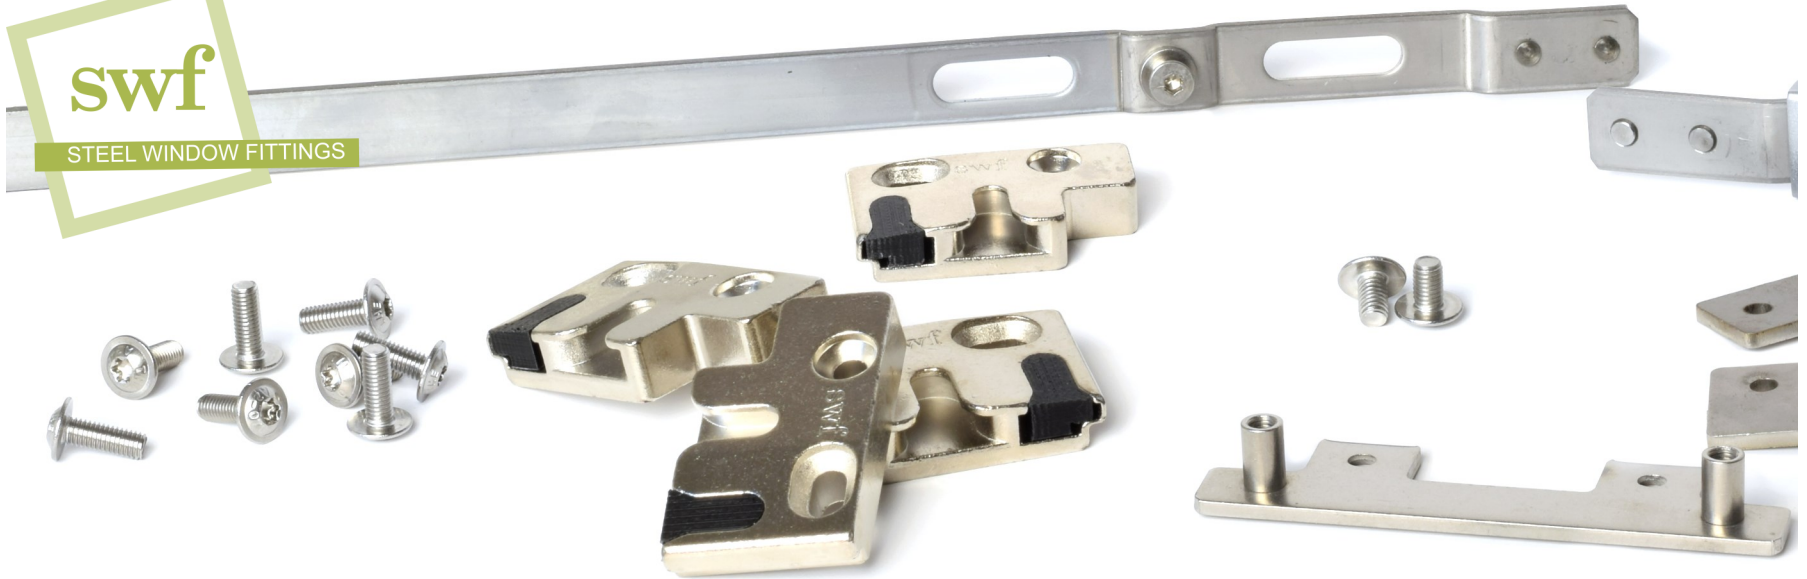

swf

STEEL WINDOW FITTINGS

W50TB Door Concealed Multipoint

The W50TB is a thermally broken profile that makes it possible to smoothly replace heritage windows and doors within historical buildings.

SWF's expertly engineered kit contains everything you need for your doors, no matter the configuration.

PRODUCT FEATURES & TECHNICAL INFORMATION

- Completely concealed within the window profiles.
- Consisting of Stainless Steel rails fitted with security Mushrooms, Keeps and connecting handle Block.
- Designed to Operate with one of our many options of "MP" multipoint drive blade handles.
- Window options for Open-In, Open-Out, Inside and outside Glazing.

W50TB - MultiPoint Concealed Door Locking System

Door Configuration

SINGLE DOOR

DOUBLE DOOR